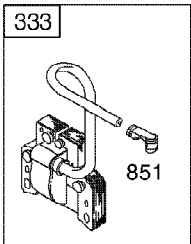

31AH6WFG790 (2008)
Engine Assembly 4

Page 23 of 34

Ref #	Part Number	Qty	S/P/F	Description
1	BS-794188	1	/P	Cylinder Assembly
2	BS-399269	1	/P	Kit-Bushing/Seal (Magneto Side)
3	BS-299819	1		Seal-Oil (Magneto Side) Incl. in Ref No. 358
5	BS-791720	1		Head-Cylinder
7	BS-791716	1		Gasket-Cylinder Head Incl. in Ref No. 358 & 1095
11	BS-695745	1		Tube-Breather
12	BS-699485	1		Gasket-Crankcase Incl. in Ref No. 358
13	BS-699482	1		Screw (Cylinder Head)
15	BS-691686	1	/P	Plug-Oil Drain
16	BS-795116	1		Crankshaft
18	BS-699696	1		Cover-Crankcase
20	BS-692550	1		Seal-Oil (PTO Side) Incl. in Ref No. 358
21	BS-281658S	1	/P	Cap-Oil Fill
22	BS-699478	1		Screw (Crankcase Cover/Sump)
23	BS-699516	1		Flywheel
24	BS-222698S	1	/P	Key-Flywheel
25	BS-791786	1		Piston Assembly (Standard)
25	BS-791791	1		Piston Assembly (.020" Oversize)
26	BS-791787	1		Ring Set (Standard)
26	BS-791792	1		Ring Set (.020" Oversize)
27	BS-690975	1		Lock-Piston Pin
28	BS-690229	1		Pin-Piston
29	BS-791783	1		Rod-Connecting
32	BS-791784	1		Screw (Connecting Rod)
33	BS-499642	1		Valve-Exhaust
34	BS-499641	1	S	Valve-Intake
35	BS-691304	1		Spring-Valve (Intake)
36	BS-691304	1		Spring-Valve (Exhaust)
40	BS-692194	1		Retainer-Valve
45	BS-690977	1	/P	Tappet-Valve
46	BS-693404	1		Camshaft
48	N/A	1		Short Block
51	BS-791718	1		Gasket-Intake Incl. in Ref No. 358, 121 & 1095
55	BS-696710	1		Housing-Rewind Starter
58	BS-693389	1		Rope-Starter
60	BS-699334	1		Grip-Starter Rope
65	BS-690937	1		Screw (Rewind Starter) (SAE)
65A	BS-699228	1		Screw (Rewind Starter) (Metric)
95	BS-691636	1	/P	Screw (Throttle Valve)
97	BS-690024	1		Shaft-Throttle
98	BS-398185	1		Kit-Idle Speed Incl. in Ref No. 121
104	BS-691242	1	/P	Pin-Float Hinge Incl. in Ref No. 121
108	BS-695807	1		Valve-Choke
109	BS-791954	1		Shaft-Choke
117	BS-691428	1		Jet-Main (Standard)
118	BS-690048	1		Jet-Main (High Altitude)
121	BS-792006	1		Kit-Carburetor Overhaul Incl. Ref No. 51, 98, 104, 127, 137 & 633
122	BS-791717	1		Spacer-Carburetor