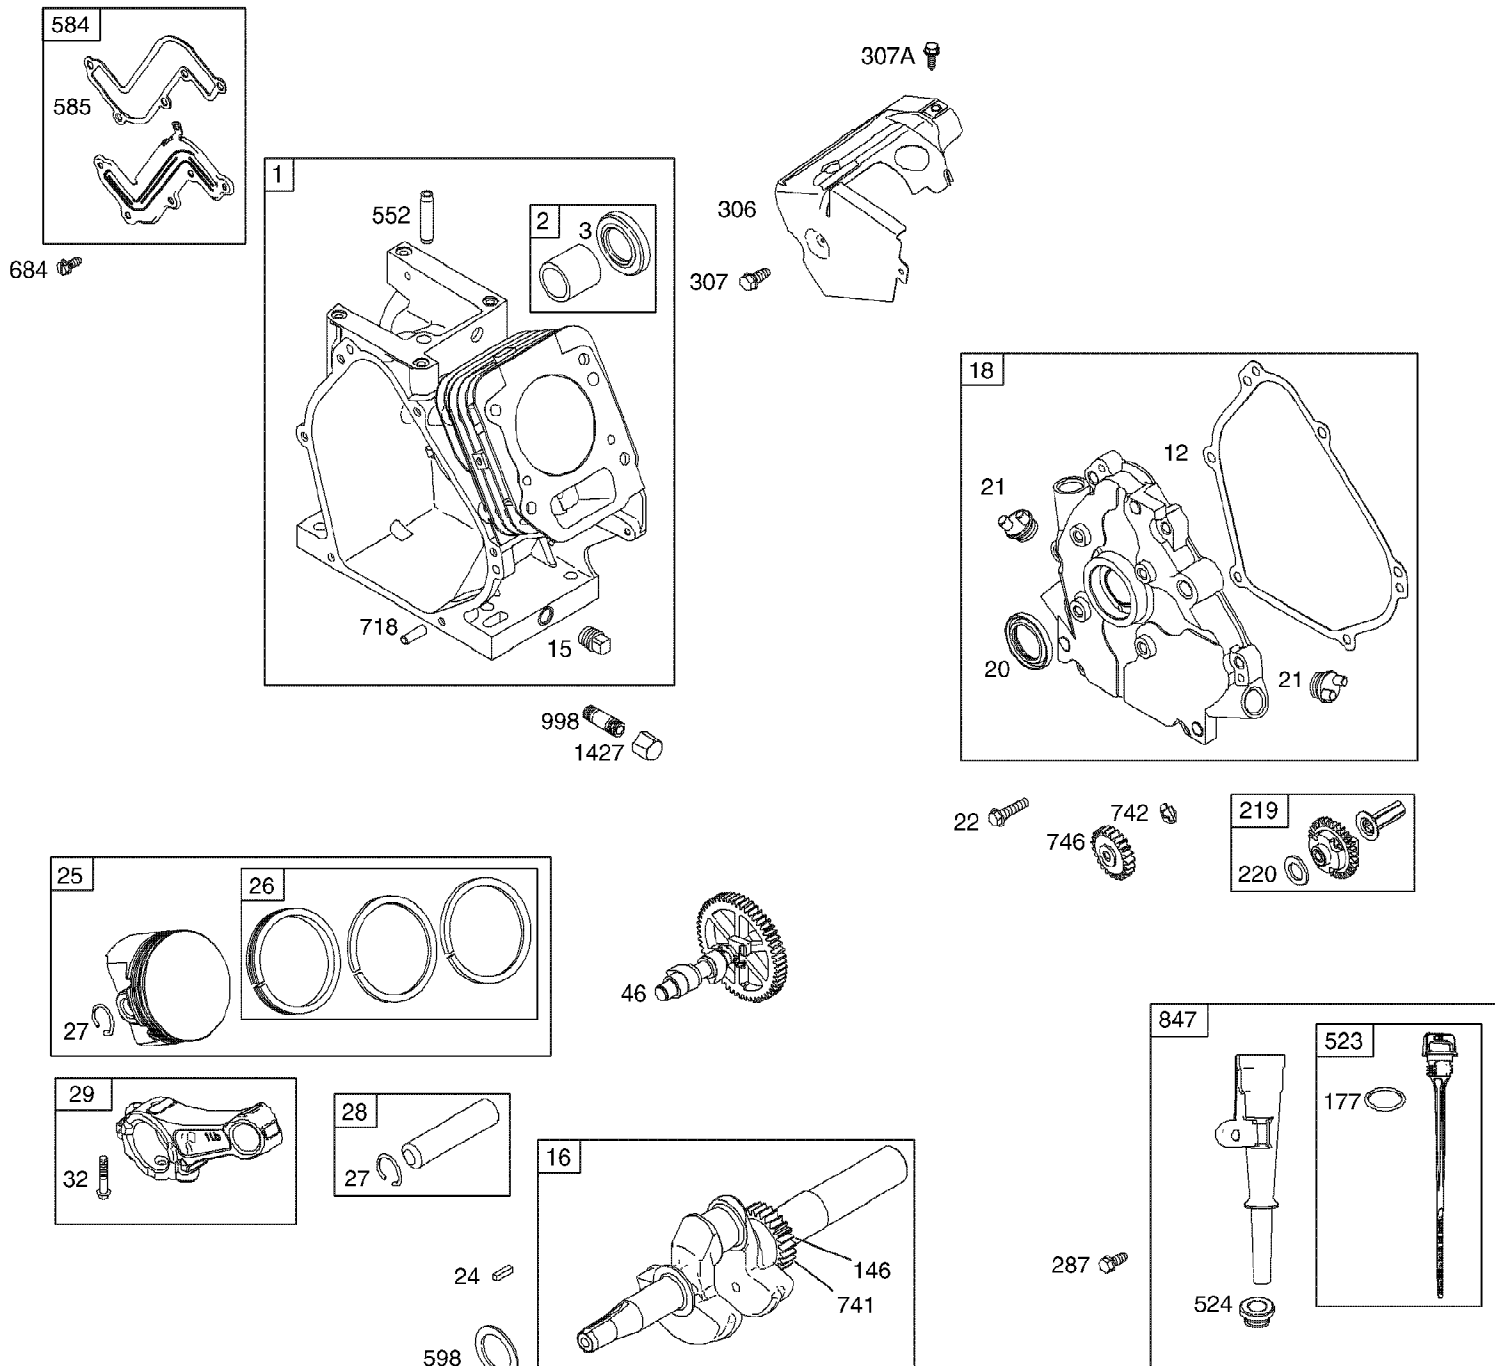

31AH6WFG790 (2008)
Engine Assembly 1

Page 8 of 34

Ref #	Part Number	Qty	S/P/F	Description
1	BS-794188	1	/P	Cylinder Assembly
2	BS-399269	1	/P	Kit-Bushing/Seal (Magneto Side)
3	BS-299819	1		Seal-Oil (Magneto Side) Incl. in Ref No. 358
5	BS-791720	1		Head-Cylinder
7	BS-791716	1		Gasket-Cylinder Head Incl. in Ref No. 358 & 1095
11	BS-695745	1		Tube-Breather
12	BS-699485	1		Gasket-Crankcase Incl. in Ref No. 358
13	BS-699482	1		Screw (Cylinder Head)
15	BS-691686	1	/P	Plug-Oil Drain
16	BS-795116	1		Crankshaft
18	BS-699696	1		Cover-Crankcase
20	BS-692550	1		Seal-Oil (PTO Side) Incl. in Ref No. 358
21	BS-281658S	1	/P	Cap-Oil Fill
22	BS-699478	1		Screw (Crankcase Cover/Sump)
23	BS-699516	1		Flywheel
24	BS-222698S	1	/P	Key-Flywheel
25	BS-791786	1		Piston Assembly (Standard)
25	BS-791791	1		Piston Assembly (.020" Oversize)
26	BS-791787	1		Ring Set (Standard)
26	BS-791792	1		Ring Set (.020" Oversize)
27	BS-690975	1		Lock-Piston Pin
28	BS-690229	1		Pin-Piston
29	BS-791783	1		Rod-Connecting
32	BS-791784	1		Screw (Connecting Rod)
33	BS-499642	1		Valve-Exhaust
34	BS-499641	1	S	Valve-Intake
35	BS-691304	1		Spring-Valve (Intake)
36	BS-691304	1		Spring-Valve (Exhaust)
40	BS-692194	1		Retainer-Valve
45	BS-690977	1	/P	Tappet-Valve
46	BS-693404	1		Camshaft
48	N/A	1		Short Block
51	BS-791718	1		Gasket-Intake Incl. in Ref No. 358, 121 & 1095
55	BS-696710	1		Housing-Rewind Starter
58	BS-693389	1		Rope-Starter
60	BS-699334	1		Grip-Starter Rope
65	BS-690937	1		Screw (Rewind Starter) (SAE)
65A	BS-699228	1		Screw (Rewind Starter) (Metric)
95	BS-691636	1	/P	Screw (Throttle Valve)
97	BS-690024	1		Shaft-Throttle
98	BS-398185	1		Kit-Idle Speed Incl. in Ref No. 121
104	BS-691242	1	/P	Pin-Float Hinge Incl. in Ref No. 121
108	BS-695807	1		Valve-Choke
109	BS-791954	1		Shaft-Choke
117	BS-691428	1		Jet-Main (Standard)
118	BS-690048	1		Jet-Main (High Altitude)
121	BS-792006	1		Kit-Carburetor Overhaul Incl. Ref No. 51, 98, 104, 127, 137 & 633
122	BS-791717	1		Spacer-Carburetor