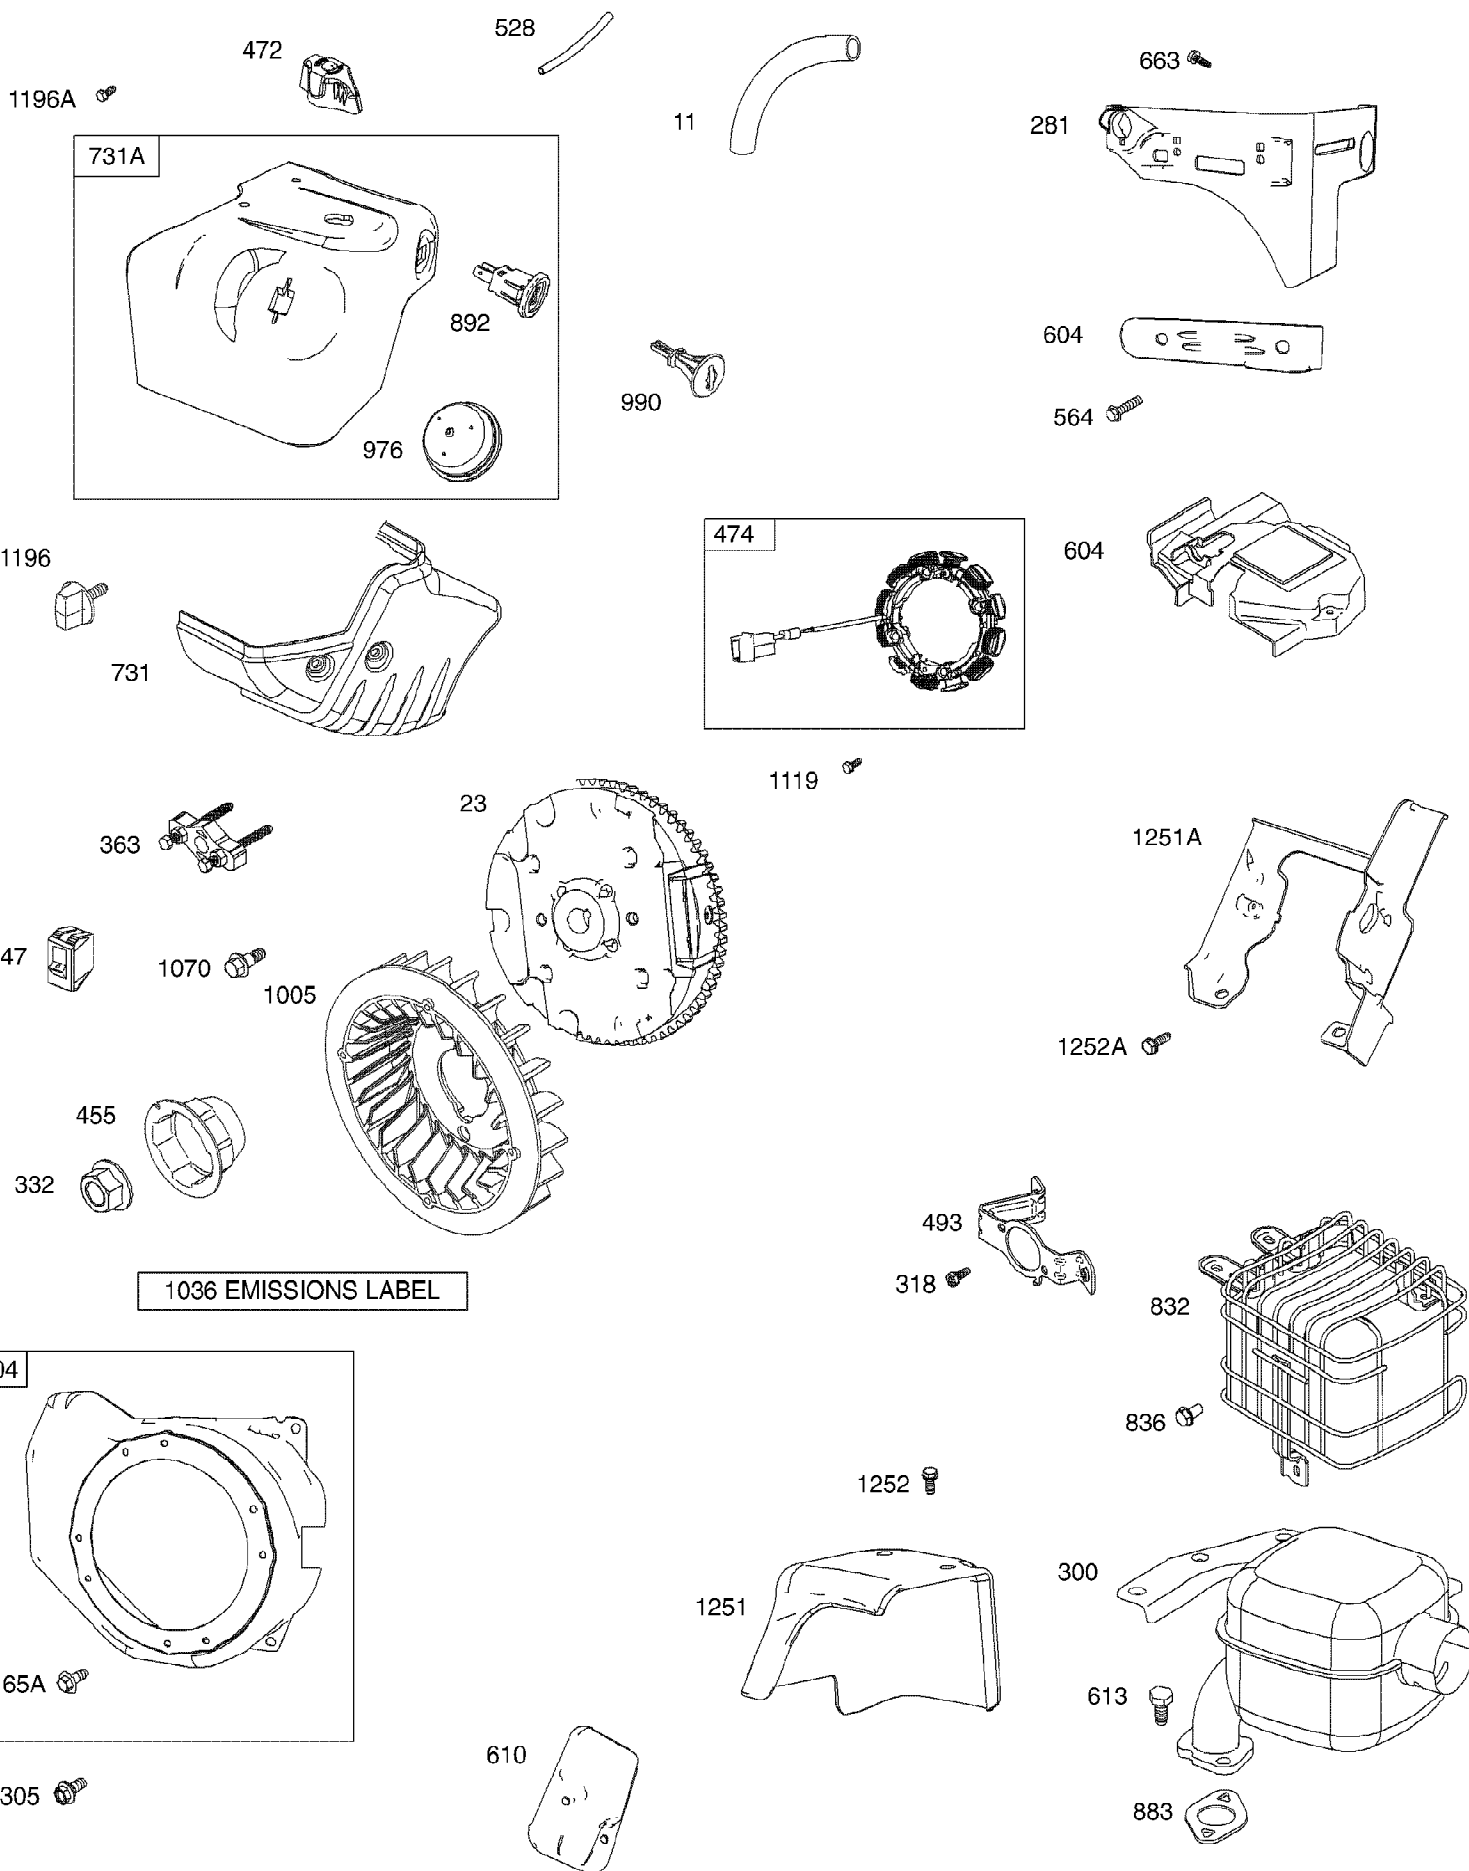

31AH6WFG790 (2008)
Engine Assembly 3

Page 18 of 34

Ref #	Part Number	Qty	S/P/F	Description
1	BS-794188	1	/P	Cylinder Assembly
2	BS-399269	1	/P	Kit-Bushing/Seal (Magneto Side)
3	BS-299819	1		Seal-Oil (Magneto Side) Incl. in Ref No. 358
5	BS-791720	1		Head-Cylinder
7	BS-791716	1		Gasket-Cylinder Head Incl. in Ref No. 358 & 1095
11	BS-695745	1		Tube-Breather
12	BS-699485	1		Gasket-Crankcase Incl. in Ref No. 358
13	BS-699482	1		Screw (Cylinder Head)
15	BS-691686	1	/P	Plug-Oil Drain
16	BS-795116	1		Crankshaft
18	BS-699696	1		Cover-Crankcase
20	BS-692550	1		Seal-Oil (PTO Side) Incl. in Ref No. 358
21	BS-281658S	1	/P	Cap-Oil Fill
22	BS-699478	1		Screw (Crankcase Cover/Sump)
23	BS-699516	1		Flywheel
24	BS-222698S	1	/P	Key-Flywheel
25	BS-791786	1		Piston Assembly (Standard)
25	BS-791791	1		Piston Assembly (.020" Oversize)
26	BS-791787	1		Ring Set (Standard)
26	BS-791792	1		Ring Set (.020" Oversize)
27	BS-690975	1		Lock-Piston Pin
28	BS-690229	1		Pin-Piston
29	BS-791783	1		Rod-Connecting
32	BS-791784	1		Screw (Connecting Rod)
33	BS-499642	1		Valve-Exhaust
34	BS-499641	1	S	Valve-Intake
35	BS-691304	1		Spring-Valve (Intake)
36	BS-691304	1		Spring-Valve (Exhaust)
40	BS-692194	1		Retainer-Valve
45	BS-690977	1	/P	Tappet-Valve
46	BS-693404	1		Camshaft
48	N/A	1		Short Block
51	BS-791718	1		Gasket-Intake Incl. in Ref No. 358, 121 & 1095
55	BS-696710	1		Housing-Rewind Starter
58	BS-693389	1		Rope-Starter
60	BS-699334	1		Grip-Starter Rope
65	BS-690937	1		Screw (Rewind Starter) (SAE)
65A	BS-699228	1		Screw (Rewind Starter) (Metric)
95	BS-691636	1	/P	Screw (Throttle Valve)
97	BS-690024	1		Shaft-Throttle
98	BS-398185	1		Kit-Idle Speed Incl. in Ref No. 121
104	BS-691242	1	/P	Pin-Float Hinge Incl. in Ref No. 121
108	BS-695807	1		Valve-Choke
109	BS-791954	1		Shaft-Choke
117	BS-691428	1		Jet-Main (Standard)
118	BS-690048	1		Jet-Main (High Altitude)
121	BS-792006	1		Kit-Carburetor Overhaul Incl. Ref No. 51, 98, 104, 127, 137 & 633
122	BS-791717	1		Spacer-Carburetor