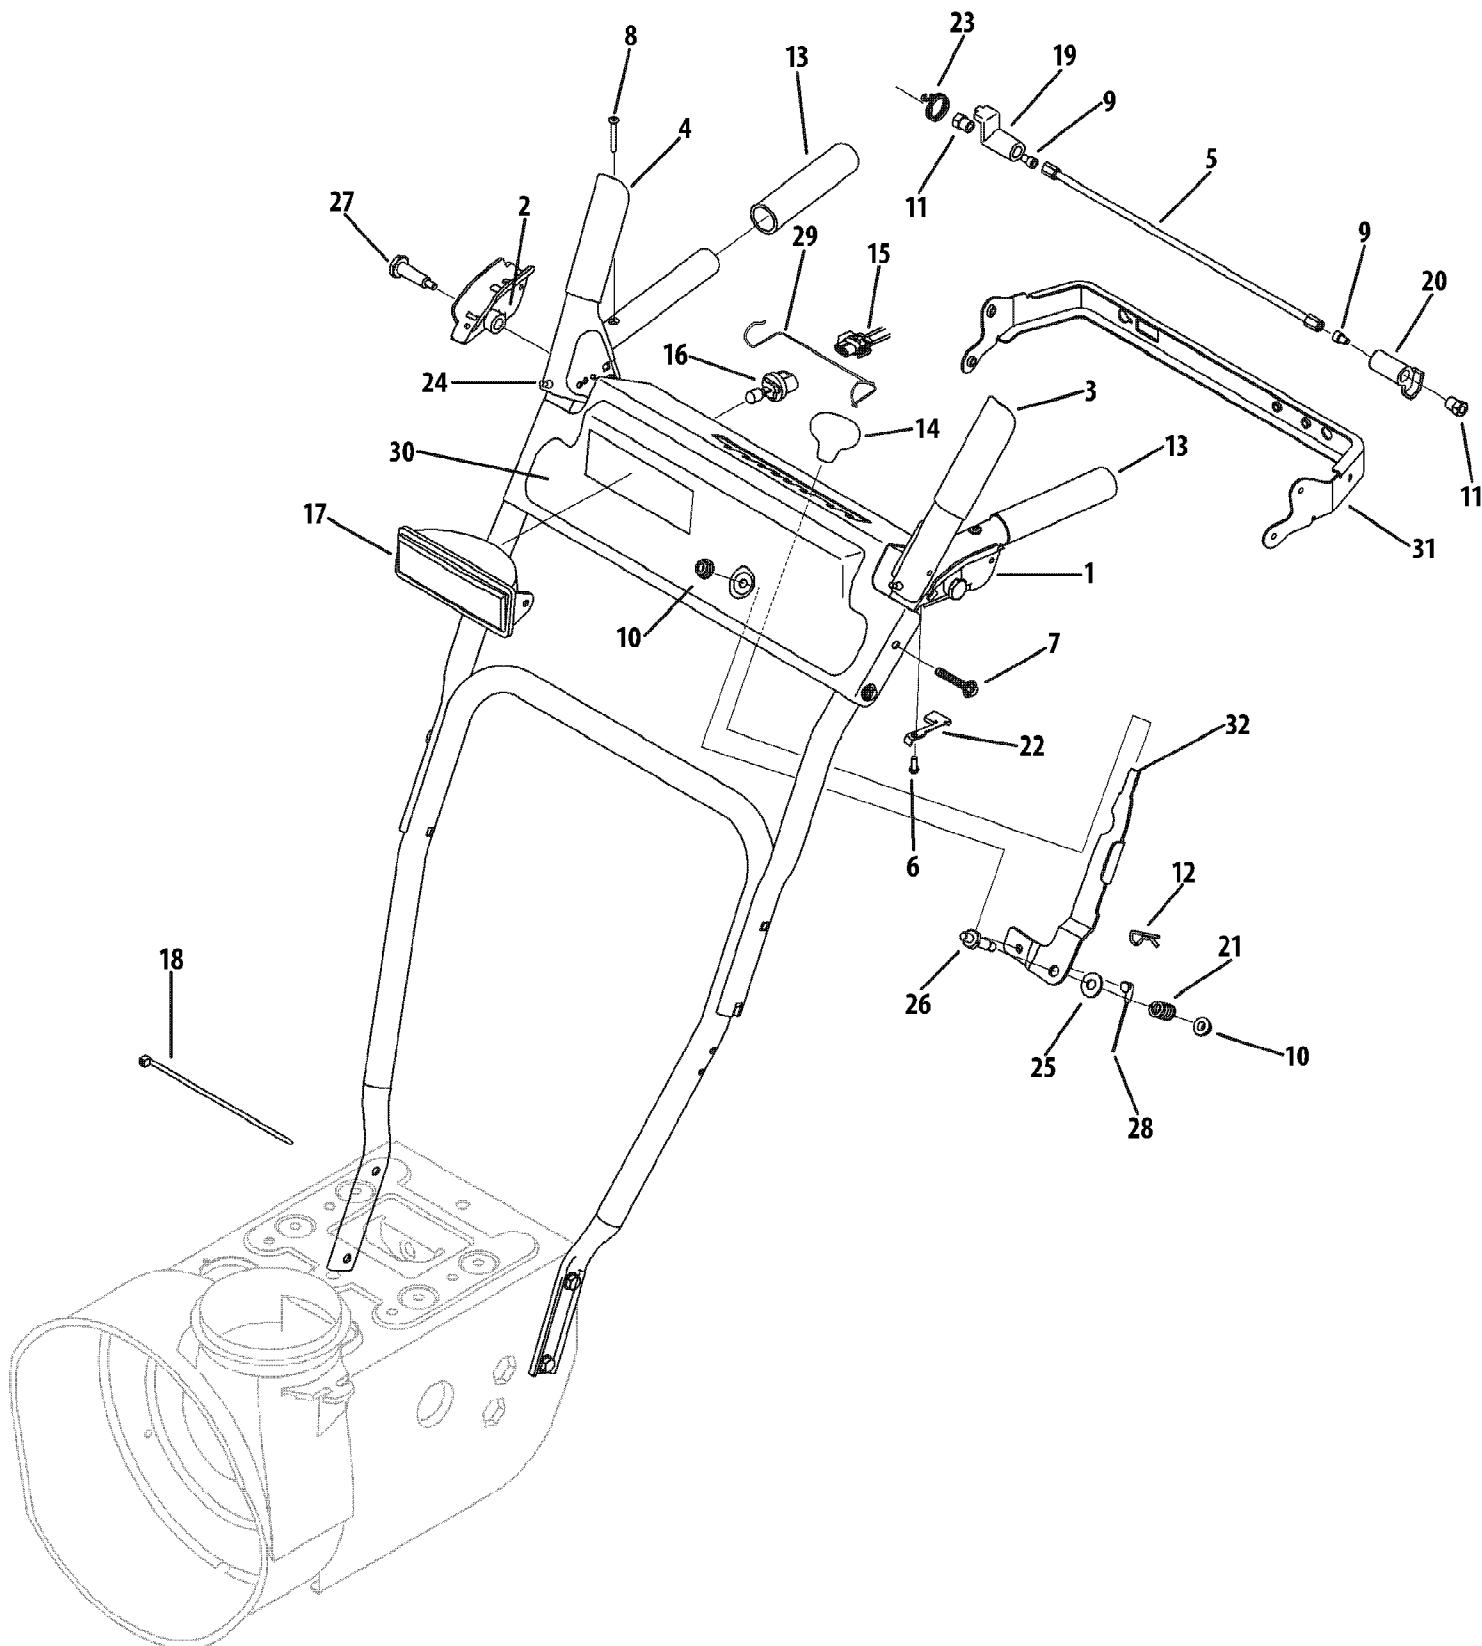

31AH6WFG790 (2008)
Handle Panel

Page 28 of 34

Ref #	Part Number	Qty	S/P/F	Description
1	631-04133A	1	/P	Clutch Lock Handle Assembly, LH
2	631-04134B	1		Clutch Lock Handle Assembly, RH
3	684-04105B	1	/P	Engagement Assembly, LH
4	684-04106B	1	/P	Engagement Assembly, RH
5	684-04250	1	/P	Clutch Pivot Lock Rod Assembly
6	710-04326	1		Hex Washer Screw, #8-16 x .50
7	710-04586	1		Hex Washer Screw, 1/4-20 x .620
8	710-1233	1	/P	Machine Screw, #10-24 x 1.375
9	710-3069	1	/P	Socket Screw, 1/4-20 x .50
10	712-04063	1	/P	Flange Lock Nut, 5/16-18
11	712-04081A	1		Hex Nut, 1/4-20
12	714-0145	1	S	Click Pin, .092 x 1.64
13	720-0274	1	/P	Grip, 1.0 ID x 5.0 LG
14	720-04039	1		Shift Knob
15	725-04622	1		Snow Thrower Harness
16	725-1658	1	S	Halogen Lamp
17	725-1672	1	S	Lens/Lamp Assembly Housing
18	726-0154	1	S	Cable Tie
19	731-04894D	1	/P	Lock Plate
20	731-04896B	1	/P	Clutch Lock Cam
21	732-0193	1	/P	Compression Spring, .39 x .60 x .88
22	732-04219C	1	/P	Clutch Lock Spring
23	732-04238	1		Torsion Spring, .8156 ID x .3038
24	735-0199A	1	S	Rubber Bumper, .62 OD x .22 Thick
25	736-0262	1	/P	Flat Washer, .385 x .870 x .092
26	738-04118	1		Shoulder Bolt, 5/16-18 x .905
27	738-04348	1	/P	Shoulder Screw, .437 x 1.345 x 1/4-20
28	746-04397	1	S	Speed Selector Cable
29	747-1136	1	/P	Headlight Retainer
30	790-00209	1	/P	Handle Panel
31	790-00248B	1	S	Panel Bracket
32	790-00313	1	S	Speed Shift Lever