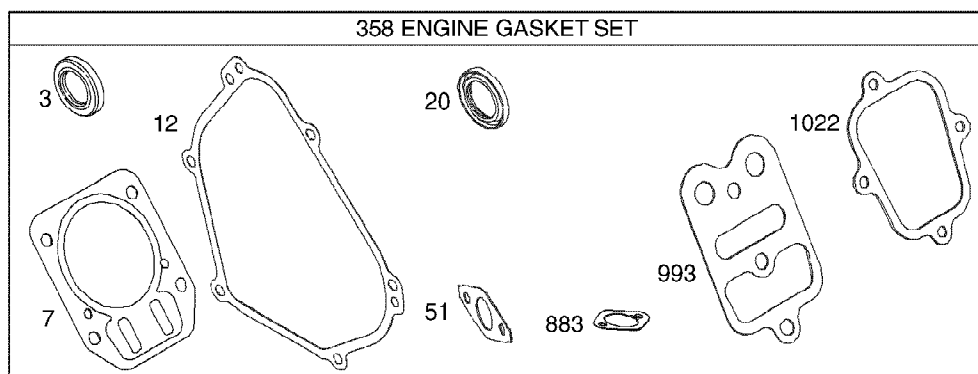

31AH6WFG790 (2008)
Engine Assembly 1

Page 8 of 34

Ref #	Part Number	Qty	S/P/F	Description
1	BS-794188	1	/P	Cylinder Assembly
2	BS-399269	1	/P	Kit-Bushing/Seal (Magneto Side)
3	BS-299819	1		Seal-Oil (Magneto Side) Incl. in Ref No. 358
5	BS-791720	1		Head-Cylinder
7	BS-791716	1		Gasket-Cylinder Head Incl. in Ref No. 358 & 1095
11	BS-695745	1		Tube-Breather
12	BS-699485	1		Gasket-Crankcase Incl. in Ref No. 358
13	BS-699482	1		Screw (Cylinder Head)
15	BS-691686	1	/P	Plug-Oil Drain
16	BS-795116	1		Crankshaft
18	BS-699696	1		Cover-Crankcase
20	BS-692550	1		Seal-Oil (PTO Side) Incl. in Ref No. 358
21	BS-281658S	1	/P	Cap-Oil Fill
22	BS-699478	1		Screw (Crankcase Cover/Sump)
23	BS-699516	1		Flywheel
24	BS-222698S	1	/P	Key-Flywheel
25	BS-791786	1		Piston Assembly (Standard)
25	BS-791791	1		Piston Assembly (.020" Oversize)
26	BS-791787	1		Ring Set (Standard)
26	BS-791792	1		Ring Set (.020" Oversize)
27	BS-690975	1		Lock-Piston Pin
28	BS-690229	1		Pin-Piston
29	BS-791783	1		Rod-Connecting
32	BS-791784	1		Screw (Connecting Rod)
33	BS-499642	1		Valve-Exhaust
34	BS-499641	1	S	Valve-Intake
35	BS-691304	1		Spring-Valve (Intake)
36	BS-691304	1		Spring-Valve (Exhaust)
40	BS-692194	1		Retainer-Valve
45	BS-690977	1	/P	Tappet-Valve
46	BS-693404	1		Camshaft
48	N/A	1		Short Block
51	BS-791718	1		Gasket-Intake Incl. in Ref No. 358, 121 & 1095
55	BS-696710	1		Housing-Rewind Starter
58	BS-693389	1		Rope-Starter
60	BS-699334	1		Grip-Starter Rope
65	BS-690937	1		Screw (Rewind Starter) (SAE)
65A	BS-699228	1		Screw (Rewind Starter) (Metric)
95	BS-691636	1	/P	Screw (Throttle Valve)
97	BS-690024	1		Shaft-Throttle
98	BS-398185	1		Kit-Idle Speed Incl. in Ref No. 121
104	BS-691242	1	/P	Pin-Float Hinge Incl. in Ref No. 121
108	BS-695807	1		Valve-Choke
109	BS-791954	1		Shaft-Choke
117	BS-691428	1		Jet-Main (Standard)
118	BS-690048	1		Jet-Main (High Altitude)
121	BS-792006	1		Kit-Carburetor Overhaul Incl. Ref No. 51, 98, 104, 127, 137 & 633
122	BS-791717	1		Spacer-Carburetor