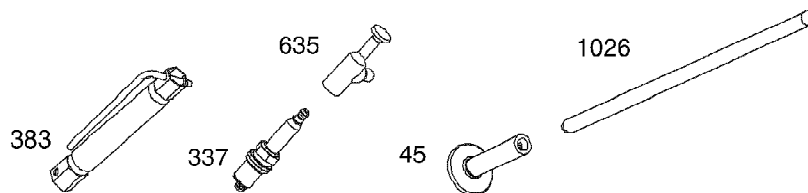

- 914A
- 914B
- 914