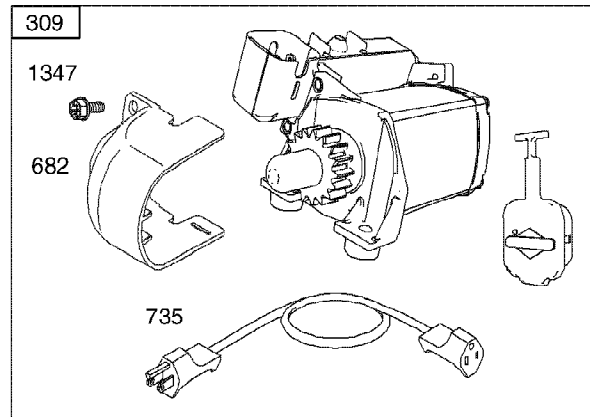

31AH6WFG790 (2008)
Engine Assembly 4

Page 23 of 34

Ref #	Part Number	Qty	S/P/F	Description
1	BS-794188	1	/P	Cylinder Assembly
2	BS-399269	1	/P	Kit-Bushing/Seal (Magneto Side)
3	BS-299819	1		Seal-Oil (Magneto Side) Incl. in Ref No. 358
5	BS-791720	1		Head-Cylinder
7	BS-791716	1		Gasket-Cylinder Head Incl. in Ref No. 358 & 1095
11	BS-695745	1		Tube-Breather
12	BS-699485	1		Gasket-Crankcase Incl. in Ref No. 358
13	BS-699482	1		Screw (Cylinder Head)
15	BS-691686	1	/P	Plug-Oil Drain
16	BS-795116	1		Crankshaft
18	BS-699696	1		Cover-Crankcase
20	BS-692550	1		Seal-Oil (PTO Side) Incl. in Ref No. 358
21	BS-281658S	1	/P	Cap-Oil Fill
22	BS-699478	1		Screw (Crankcase Cover/Sump)
23	BS-699516	1		Flywheel
24	BS-222698S	1	/P	Key-Flywheel
25	BS-791786	1		Piston Assembly (Standard)
25	BS-791791	1		Piston Assembly (.020" Oversize)
26	BS-791787	1		Ring Set (Standard)
26	BS-791792	1		Ring Set (.020" Oversize)
27	BS-690975	1		Lock-Piston Pin
28	BS-690229	1		Pin-Piston
29	BS-791783	1		Rod-Connecting
32	BS-791784	1		Screw (Connecting Rod)
33	BS-499642	1		Valve-Exhaust
34	BS-499641	1	S	Valve-Intake
35	BS-691304	1		Spring-Valve (Intake)
36	BS-691304	1		Spring-Valve (Exhaust)
40	BS-692194	1		Retainer-Valve
45	BS-690977	1	/P	Tappet-Valve
46	BS-693404	1		Camshaft
48	N/A	1		Short Block
51	BS-791718	1		Gasket-Intake Incl. in Ref No. 358, 121 & 1095
55	BS-696710	1		Housing-Rewind Starter
58	BS-693389	1		Rope-Starter
60	BS-699334	1		Grip-Starter Rope
65	BS-690937	1		Screw (Rewind Starter) (SAE)
65A	BS-699228	1		Screw (Rewind Starter) (Metric)
95	BS-691636	1	/P	Screw (Throttle Valve)
97	BS-690024	1		Shaft-Throttle
98	BS-398185	1		Kit-Idle Speed Incl. in Ref No. 121
104	BS-691242	1	/P	Pin-Float Hinge Incl. in Ref No. 121
108	BS-695807	1		Valve-Choke
109	BS-791954	1		Shaft-Choke
117	BS-691428	1		Jet-Main (Standard)
118	BS-690048	1		Jet-Main (High Altitude)
121	BS-792006	1		Kit-Carburetor Overhaul Incl. Ref No. 51, 98, 104, 127, 137 & 633
122	BS-791717	1		Spacer-Carburetor