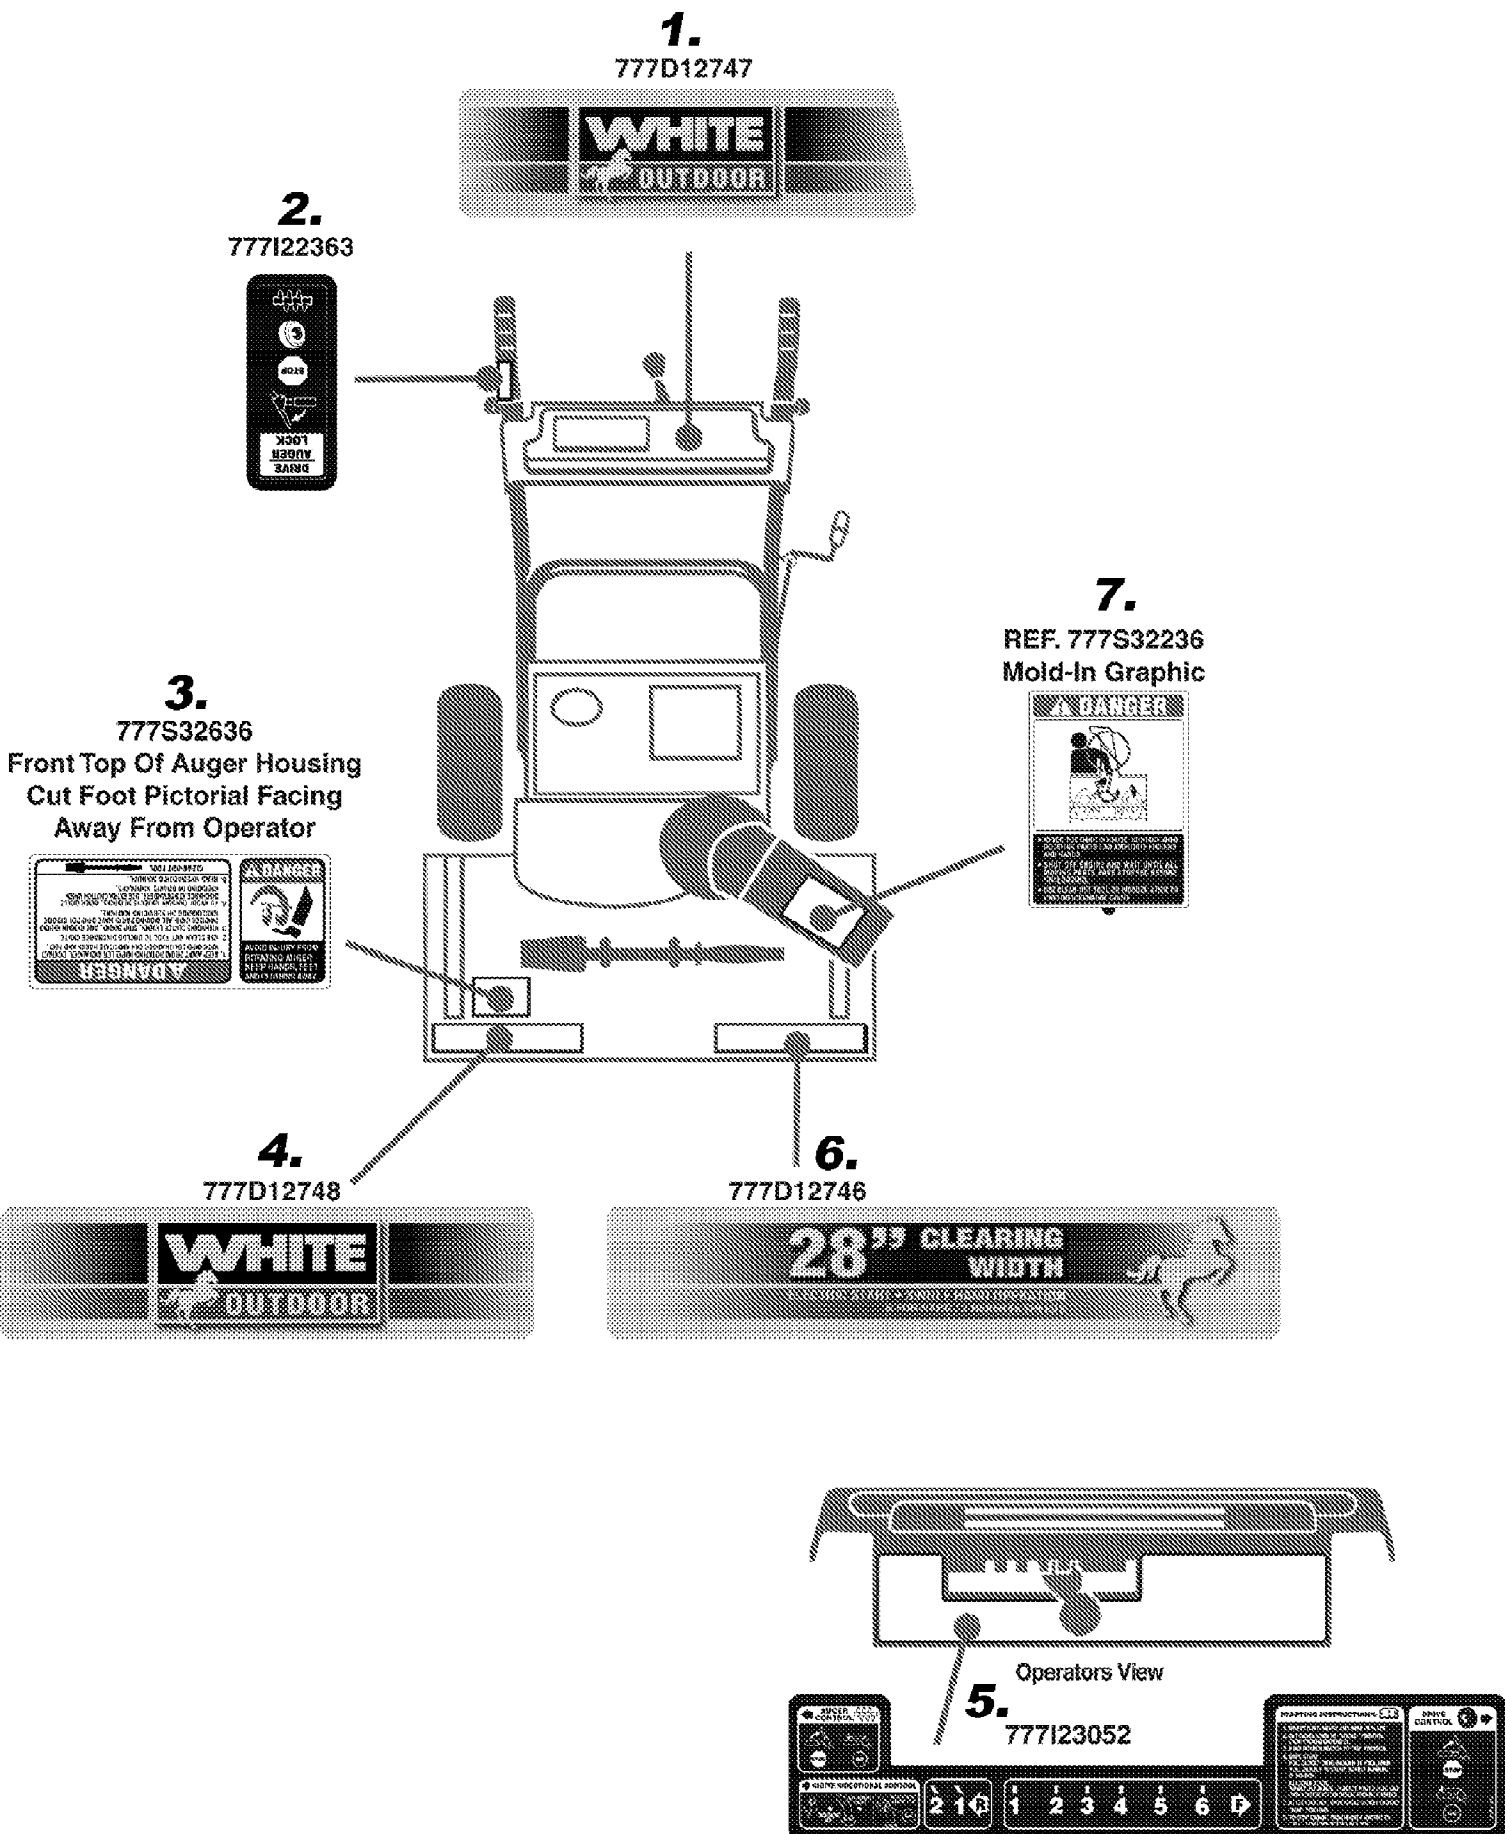

31AH6WFG790 (2008)
Label Map

Page 30 of 34

Ref #	Part Number	Qty	S/P/F	Description
1	777D12747	1		LABEL-SNOW:F PNL:WHITE
2	777I22363	1		LABEL-DRV/AUGR LOCK
3	777S32636	1		LABEL-SNOW HOUSING
4	777D12748	1		LABEL-SNOW:HSG:WHITE LOGO
5	777I23052	1		LABEL-SNOW E,F PANEL
6	777D12746	1		LABEL-SNOW:HSG:WHITE 28"
7	777S32236	1		LABEL-SNOW CHUTE