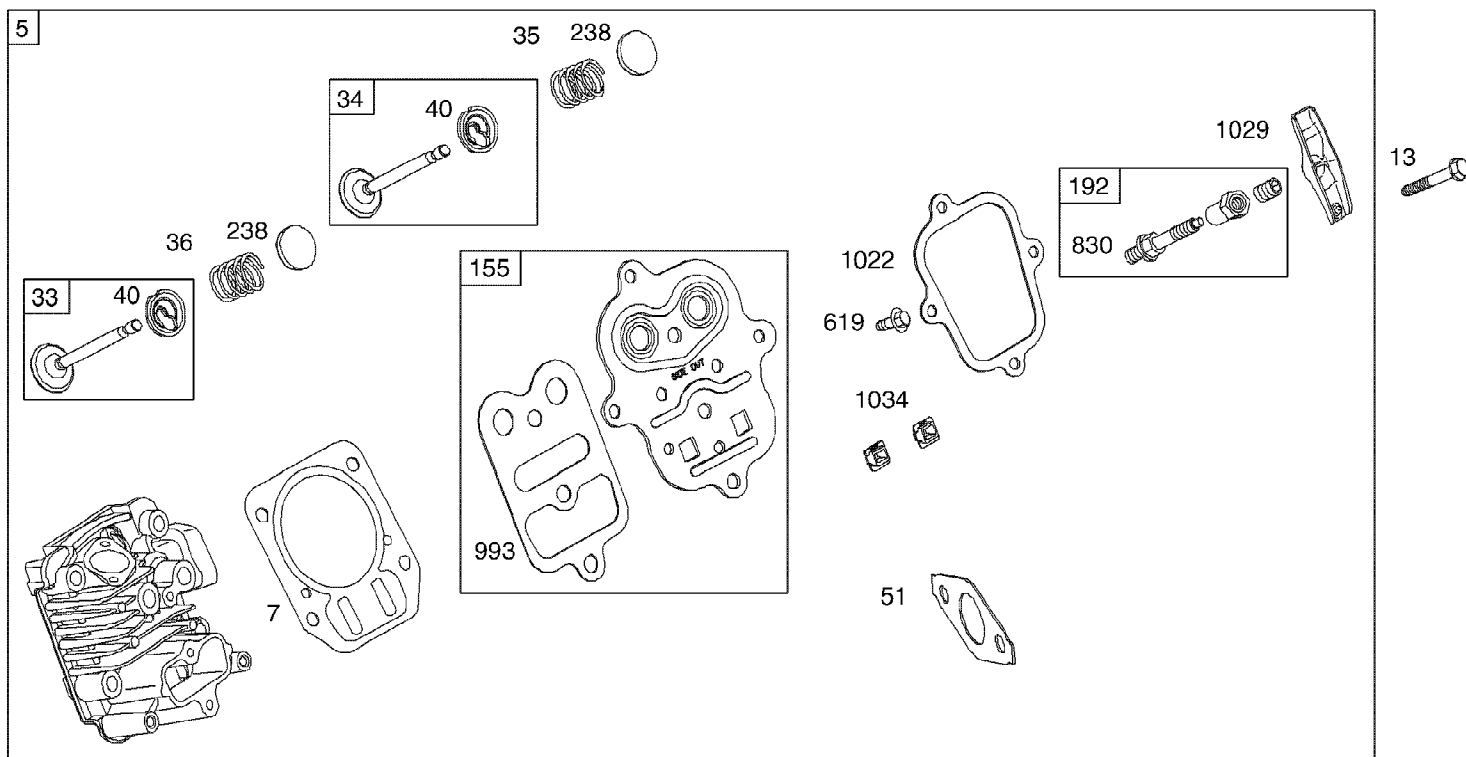

- 914A
- 914B
- 914