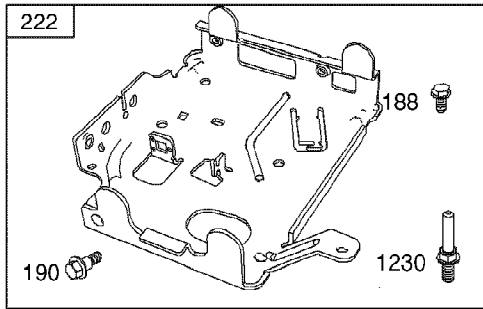

31AH6WFG790 (2008)
Engine Assembly 4

Page 23 of 34

Ref #	Part Number	Qty	S/P/F	Description
1	BS-794188	1	/P	Cylinder Assembly
2	BS-399269	1	/P	Kit-Bushing/Seal (Magneto Side)
3	BS-299819	1		Seal-Oil (Magneto Side) Incl. in Ref No. 358
5	BS-791720	1		Head-Cylinder
7	BS-791716	1		Gasket-Cylinder Head Incl. in Ref No. 358 & 1095
11	BS-695745	1		Tube-Breather
12	BS-699485	1		Gasket-Crankcase Incl. in Ref No. 358
13	BS-699482	1		Screw (Cylinder Head)
15	BS-691686	1	/P	Plug-Oil Drain
16	BS-795116	1		Crankshaft
18	BS-699696	1		Cover-Crankcase
20	BS-692550	1		Seal-Oil (PTO Side) Incl. in Ref No. 358
21	BS-281658S	1	/P	Cap-Oil Fill
22	BS-699478	1		Screw (Crankcase Cover/Sump)
23	BS-699516	1		Flywheel
24	BS-222698S	1	/P	Key-Flywheel
25	BS-791786	1		Piston Assembly (Standard)
25	BS-791791	1		Piston Assembly (.020" Oversize)
26	BS-791787	1		Ring Set (Standard)
26	BS-791792	1		Ring Set (.020" Oversize)
27	BS-690975	1		Lock-Piston Pin
28	BS-690229	1		Pin-Piston
29	BS-791783	1		Rod-Connecting
32	BS-791784	1		Screw (Connecting Rod)
33	BS-499642	1		Valve-Exhaust
34	BS-499641	1	S	Valve-Intake
35	BS-691304	1		Spring-Valve (Intake)
36	BS-691304	1		Spring-Valve (Exhaust)
40	BS-692194	1		Retainer-Valve
45	BS-690977	1	/P	Tappet-Valve
46	BS-693404	1		Camshaft
48	N/A	1		Short Block
51	BS-791718	1		Gasket-Intake Incl. in Ref No. 358, 121 & 1095
55	BS-696710	1		Housing-Rewind Starter
58	BS-693389	1		Rope-Starter
60	BS-699334	1		Grip-Starter Rope
65	BS-690937	1		Screw (Rewind Starter) (SAE)
65A	BS-699228	1		Screw (Rewind Starter) (Metric)
95	BS-691636	1	/P	Screw (Throttle Valve)
97	BS-690024	1		Shaft-Throttle
98	BS-398185	1		Kit-Idle Speed Incl. in Ref No. 121
104	BS-691242	1	/P	Pin-Float Hinge Incl. in Ref No. 121
108	BS-695807	1		Valve-Choke
109	BS-791954	1		Shaft-Choke
117	BS-691428	1		Jet-Main (Standard)
118	BS-690048	1		Jet-Main (High Altitude)
121	BS-792006	1		Kit-Carburetor Overhaul Incl. Ref No. 51, 98, 104, 127, 137 & 633
122	BS-791717	1		Spacer-Carburetor