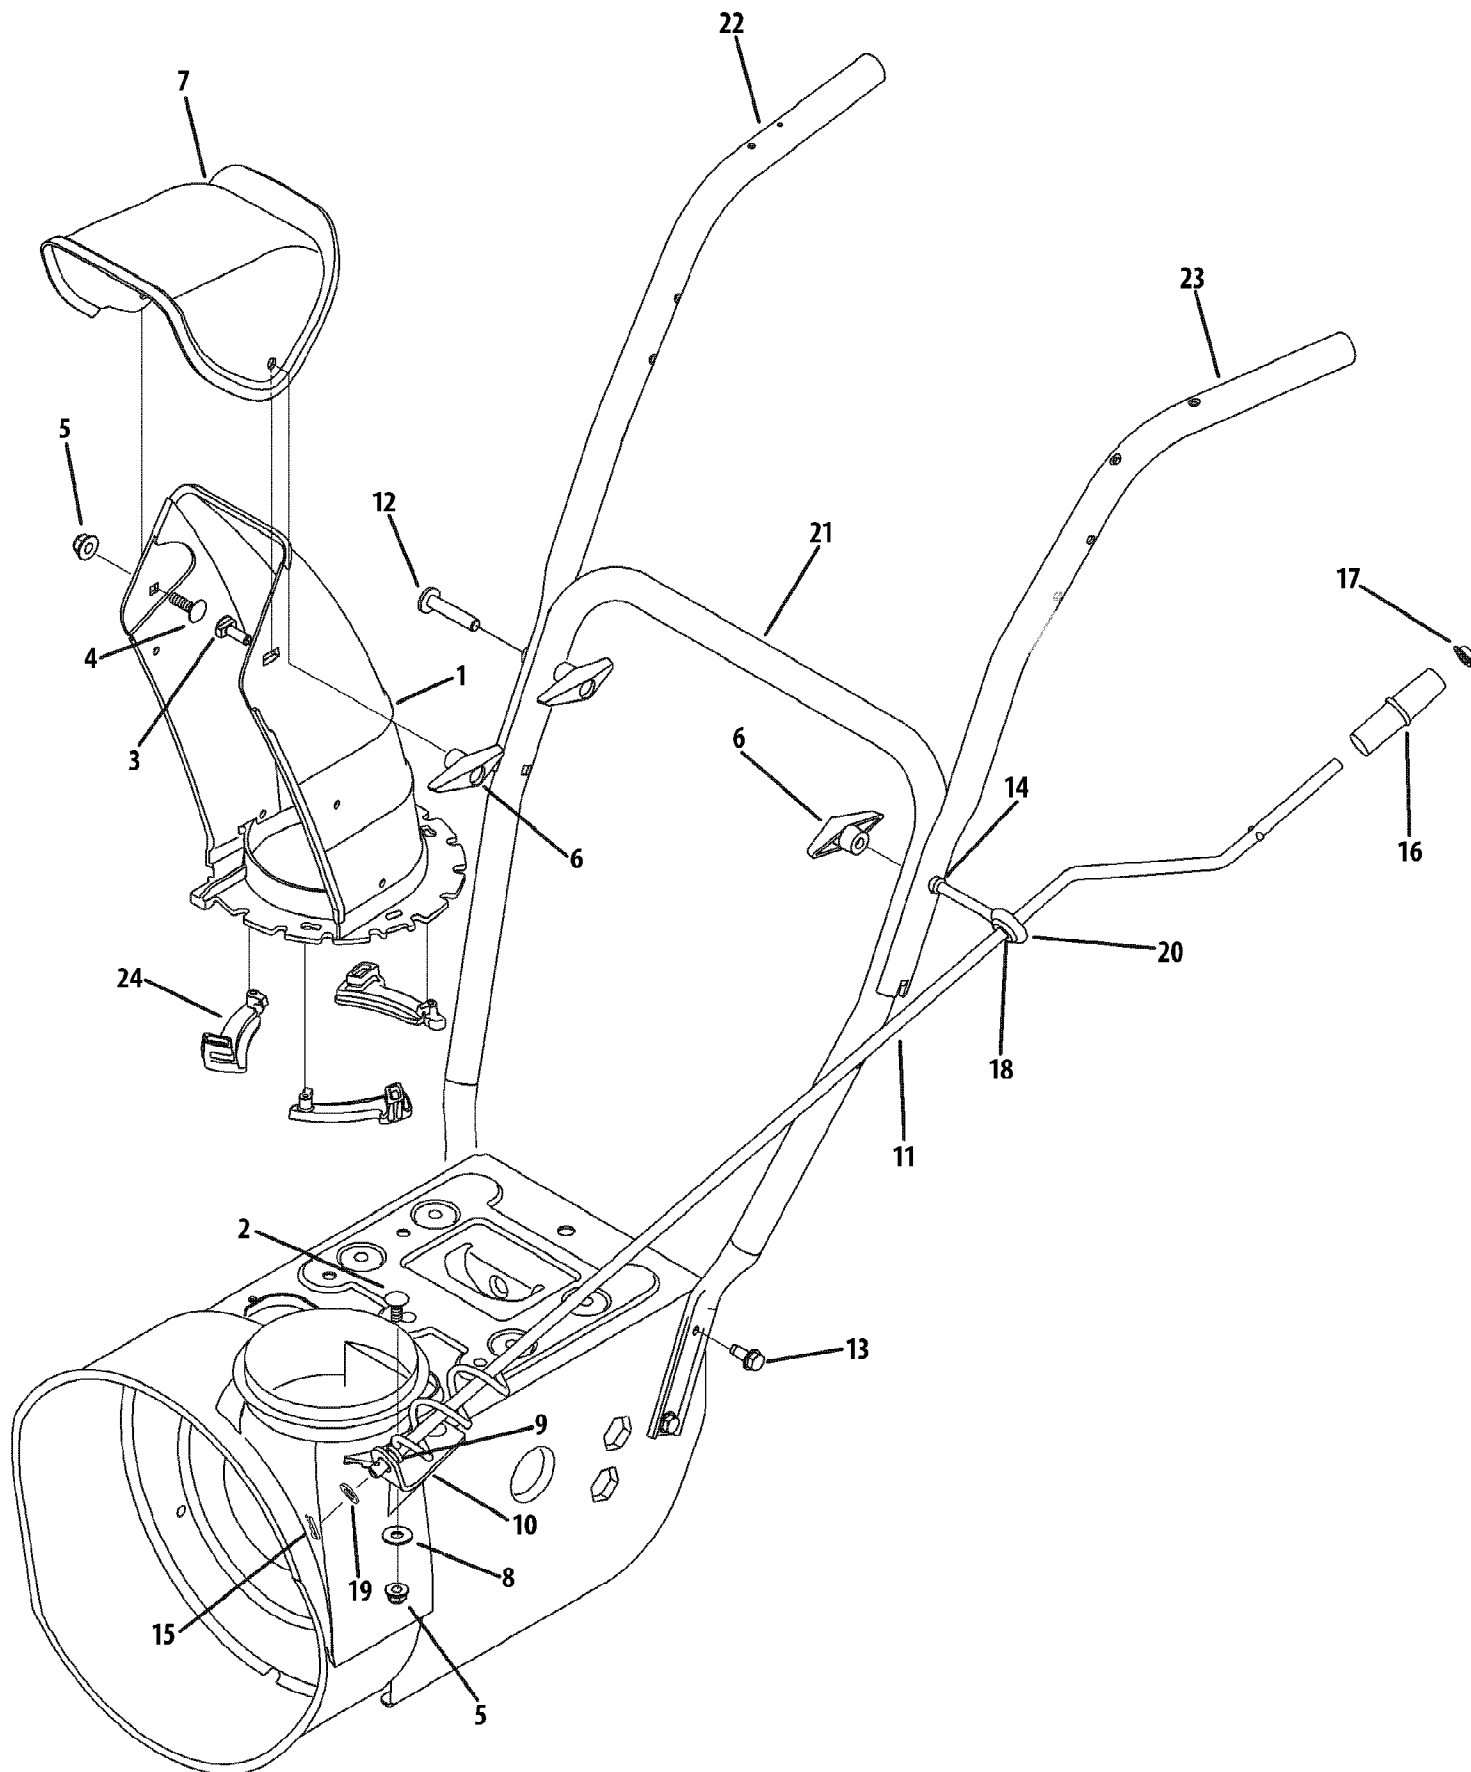

31AH6WFG790 (2008)
Standard 2 way Chute

31AH6WFG790 (2008)
Standard 2 way Chute

Page 34 of 34

Ref #	Part Number	Qty	S/P/F	Description
1	631-04131B	1	/P	Chute Assembly
2	710-0276	1	/P	Carriage Screw, 5/16-18 x 1.00
3	710-04071	1		Carriage Bolt, 5/16-18 x 1.00
4	710-0451	1	/P	Carriage Bolt, 5/16-18 x .750
5	712-04063	1	/P	Flange Lock Nut, 5/16-18
6	720-0284	1	S	Wing Knob
7	731-04426A	1	/P	Upper Chute
8	736-0159	1	S	Flat Washer, .349 x .879 x .063
9	741-0475	1	S	Plastic Bushing, .380 ID
10	784-5647	1	S	Chute Crank Bracket
11	684-04104	1	S	Chute Crank Assembly
12	710-0449	1	S	Carriage Screw, 5/16-18 x 2.25
13	710-04484	1		Hex Washer Screw, 5/16-18 x .750
14	712-3010	1	S	Hex Nut, 5/16-18
15	714-0104	1	S	Cotter Pin, .072 x 1.13
16	720-0201A	1	/P	Chute Crank Knob
17	726-0100	1	S	Push Rod Cap, 3/8
18	735-0234	1		Rubber Grom., .44 ID x .94 OD x .50
19	736-0185	1	S	Flat Washer, .375 x .738 x .063
20	747-0697	1	/P	Chute Crank Eye Bolt, .70
21	749-04138A	1	/P	Lower Handle
22	749-04190A	1	/P	Upper Handle, RH
23	749-04191A	1		Upper Handle, LH
24	731-04869	1	S	Chute Flange Keeper