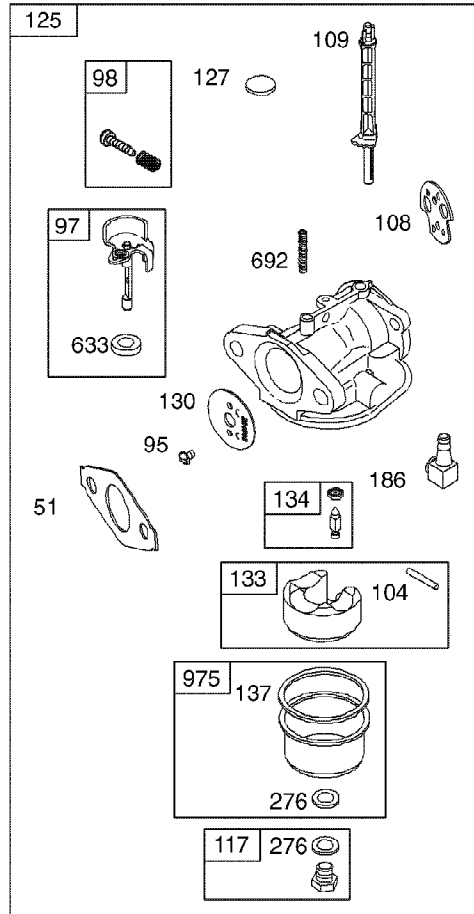

31AH6WFG790 (2008)
Engine Assembly 4

Page 23 of 34

Ref #	Part Number	Qty	S/P/F	Description
1	BS-794188	1	/P	Cylinder Assembly
2	BS-399269	1	/P	Kit-Bushing/Seal (Magneto Side)
3	BS-299819	1		Seal-Oil (Magneto Side) Incl. in Ref No. 358
5	BS-791720	1		Head-Cylinder
7	BS-791716	1		Gasket-Cylinder Head Incl. in Ref No. 358 & 1095
11	BS-695745	1		Tube-Breather
12	BS-699485	1		Gasket-Crankcase Incl. in Ref No. 358
13	BS-699482	1		Screw (Cylinder Head)
15	BS-691686	1	/P	Plug-Oil Drain
16	BS-795116	1		Crankshaft
18	BS-699696	1		Cover-Crankcase
20	BS-692550	1		Seal-Oil (PTO Side) Incl. in Ref No. 358
21	BS-281658S	1	/P	Cap-Oil Fill
22	BS-699478	1		Screw (Crankcase Cover/Sump)
23	BS-699516	1		Flywheel
24	BS-222698S	1	/P	Key-Flywheel
25	BS-791786	1		Piston Assembly (Standard)
25	BS-791791	1		Piston Assembly (.020" Oversize)
26	BS-791787	1		Ring Set (Standard)
26	BS-791792	1		Ring Set (.020" Oversize)
27	BS-690975	1		Lock-Piston Pin
28	BS-690229	1		Pin-Piston
29	BS-791783	1		Rod-Connecting
32	BS-791784	1		Screw (Connecting Rod)
33	BS-499642	1		Valve-Exhaust
34	BS-499641	1	S	Valve-Intake
35	BS-691304	1		Spring-Valve (Intake)
36	BS-691304	1		Spring-Valve (Exhaust)
40	BS-692194	1		Retainer-Valve
45	BS-690977	1	/P	Tappet-Valve
46	BS-693404	1		Camshaft
48	N/A	1		Short Block
51	BS-791718	1		Gasket-Intake Incl. in Ref No. 358, 121 & 1095
55	BS-696710	1		Housing-Rewind Starter
58	BS-693389	1		Rope-Starter
60	BS-699334	1		Grip-Starter Rope
65	BS-690937	1		Screw (Rewind Starter) (SAE)
65A	BS-699228	1		Screw (Rewind Starter) (Metric)
95	BS-691636	1	/P	Screw (Throttle Valve)
97	BS-690024	1		Shaft-Throttle
98	BS-398185	1		Kit-Idle Speed Incl. in Ref No. 121
104	BS-691242	1	/P	Pin-Float Hinge Incl. in Ref No. 121
108	BS-695807	1		Valve-Choke
109	BS-791954	1		Shaft-Choke
117	BS-691428	1		Jet-Main (Standard)
118	BS-690048	1		Jet-Main (High Altitude)
121	BS-792006	1		Kit-Carburetor Overhaul Incl. Ref No. 51, 98, 104, 127, 137 & 633
122	BS-791717	1		Spacer-Carburetor