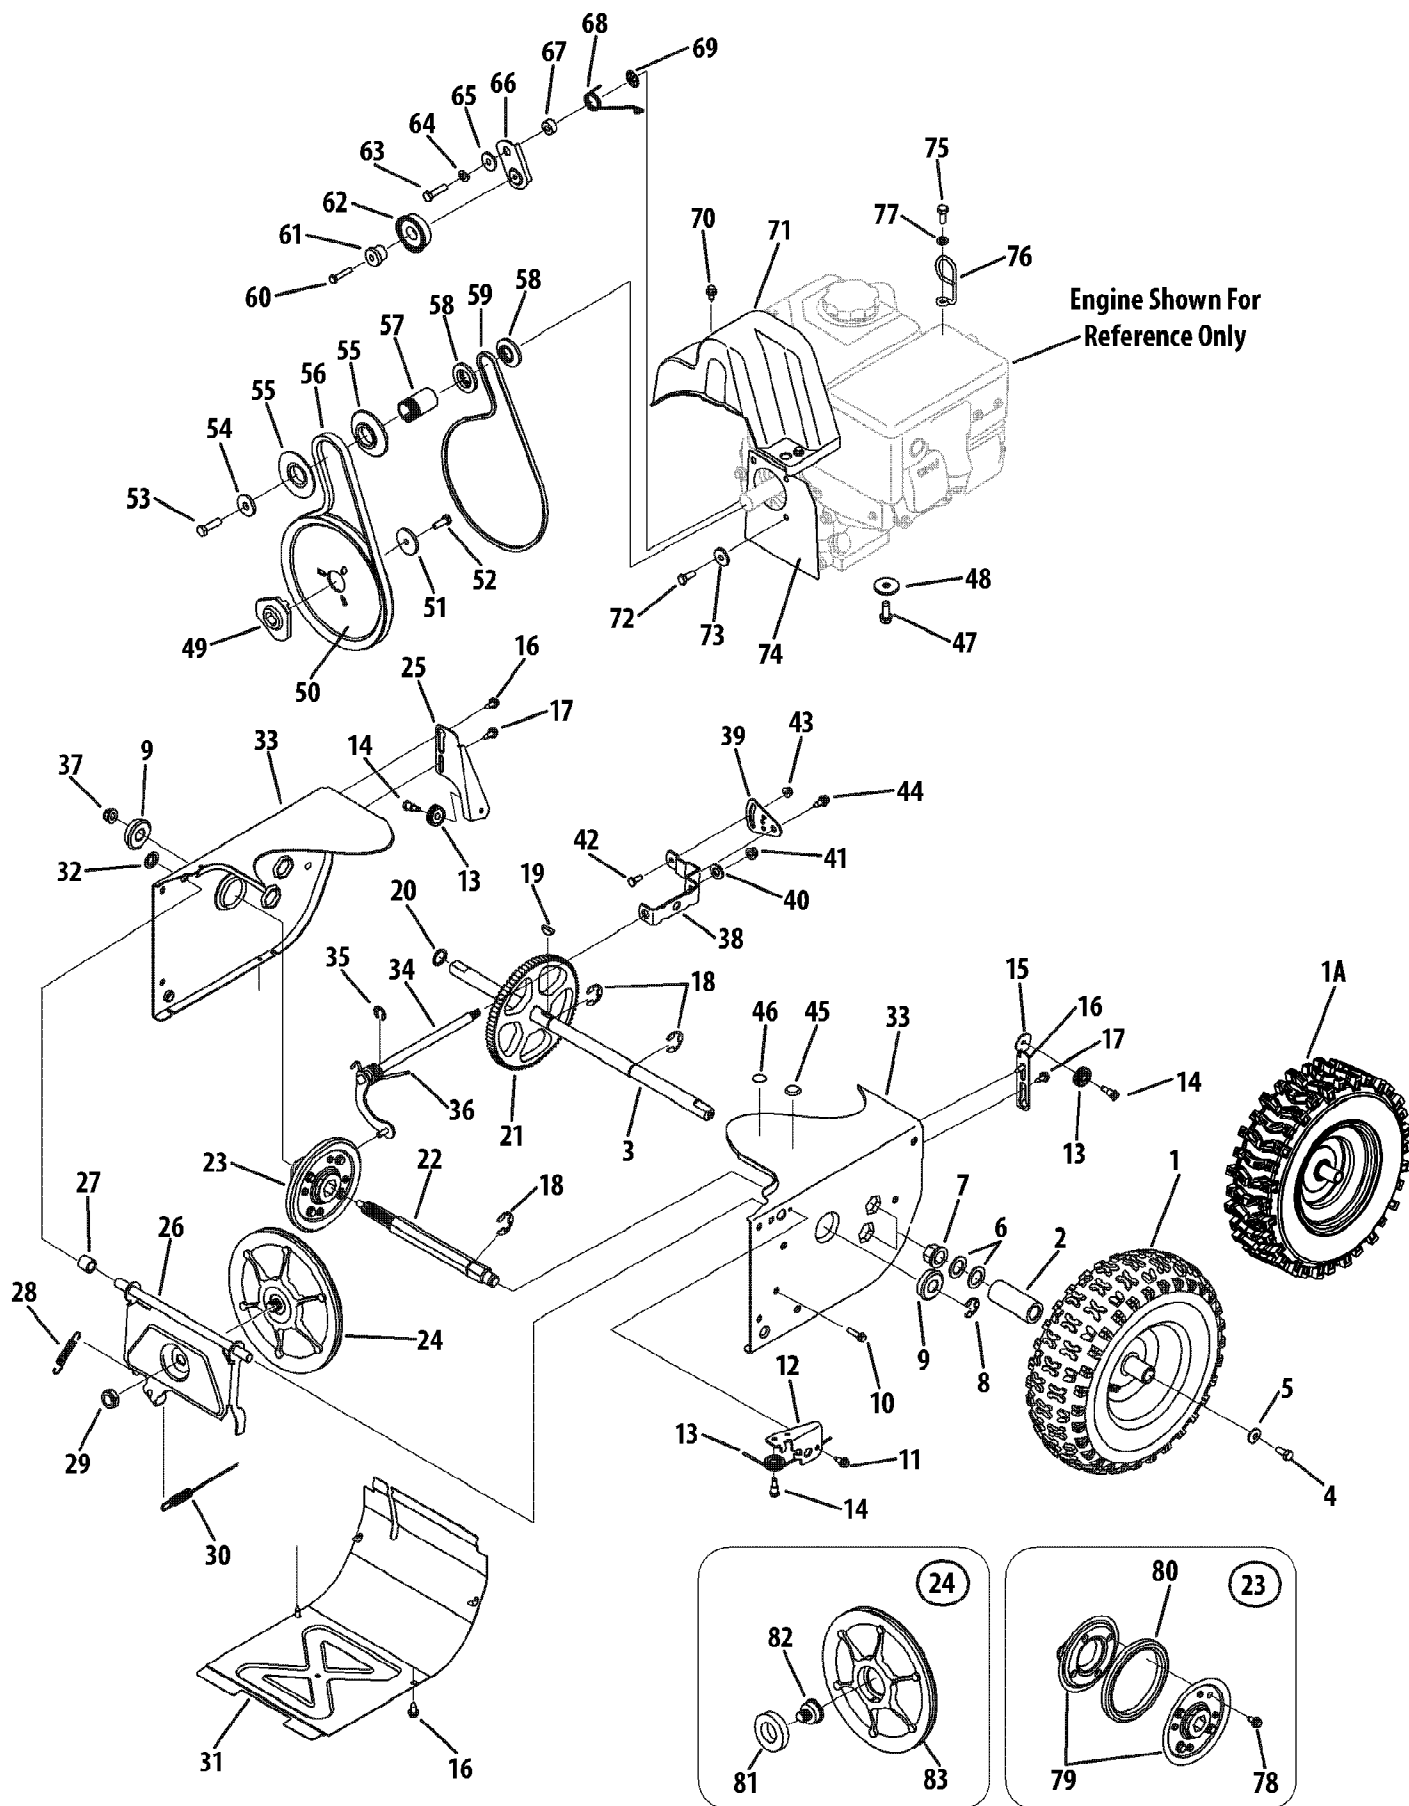

31AH6WFG790 (2008)
Drive System

Page 5 of 34

Ref #	Part Number	Qty	S/P/F	Description
1	634-04142A	1	/P	Snow Hog Wheel, 15 x 5
2	731-04873	1		Spacer, 1.25 OD x .75 ID x 3.00
3	738-04168	1	S	Axle, .75 x 22
4	710-0627	1	/P	Hex Lock Screw, 5/16-24 x .750
5	736-0242	1	/P	Bell Washer, .340 x .872 x .060
6	736-0287	1	S	Flat Washer, .793 x 1.24 x .06
7	741-0245	1	S	Hex Flange Bearing, .75 ID
8	716-0231	1	S	E-Ring, .750
9	741-0563	1	S	Ball Bearing, 17 x 40 x 12
10	710-0788	1	/P	Hex Washer Screw, 1/4-20 x 1.000
11	710-1652	1	/P	Hex Washer Screw, 1/4-20 x .625
12	790-00096	1	S	Auger Cable Guide Bracket
13	756-0625	1		Cable Roller
14	738-0924A	1	/P	Shoulder Screw, .340 x .335 x 1/4-28
15	790-00206A	1	S	Clutch Cable Guide Bracket
16	710-1652	1	/P	Hex Washer Screw, 1/4-20 x .625
17	738-04184A	1		Shoulder Screw, .368 x .113 x 1/4-20
18	716-0136	1		E-Ring, .875
19	714-0126	1	S	Hi-Pro Key, 3/16 x 3/4
20	736-04161	1		Flat Washer, .75 x 1.00 x .06
21	717-04230	1	S	Gear, 80 Tooth
22	717-04209A	1	S	Hex Shaft, .8125 7 Tooth
23	684-04153	1		Friction Wheel Assembly, 5.5 OD
23	618-0063A	1		Bearing Assembly (Not Shown)
24	656-04025A	1	/P	Friction Disc Assembly
25	790-00207B	1		Drive Cable Guide Bracket
26	684-04154	1	S	Friction Wheel Support Bracket
27	748-0190	1	/P	Spacer, .508 ID x .750 OD x .68
28	732-0264	1	S	Extension Spring, .380 OD x 2.500
29	712-0417A	1	/P	Flange Nut, 5/8 -18
30	746-04229	1		Wheel Drive Cable
31	790-00316	1		Frame Cover
32	726-0221	1	/P	Speed Nut, .500
33	790-00180A	1		Wheel Drive Frame
34	684-04156A	1		Rod Shift Assembly
35	716-0104	1	S	E-Ring
36	732-04311	1		Torsion Spring, .750 ID x .968
37	712-04065	1	/P	Flange Lock Nut, 3/8-16
38	790-00218A	1	S	Speed Selector Shift Bracket
39	790-00217A	1	S	Speed Selector Pivot Bracket
40	736-3015	1	S	Flat Washer, .469 x .875 x .105
41	710-04063	1	/P	Flange Lock Nut, 5/16-18
42	710-0751	1	/P	Hex Screw, 1/4-20 x .620
43	712-04064	1	/P	Flange Lock Nut, 1/4-20
44	738-04184A	1		Shoulder Screw, .368 x .113 x 1/4-20
45	735-04099	1		Plug, 3/8 ID
46	735-04100	1		Plug, 1/2 ID
47	710-0654A	1	/P	Hex Washer Screw, 3/8-16 x 1.000
48	736-0320	1	/P	Flat Wsh., .38 x 1.38 x .125 (Tec/B&S)
49	748-04053A	1	/P	Pulley Adapter
50	756-04109	1		Auger Belt Pulley
51	736-0505	1		Flat Washer, .34 x 1.50 x .150
52	710-1245B	1		Hex Screw, 5/16-24 x .875