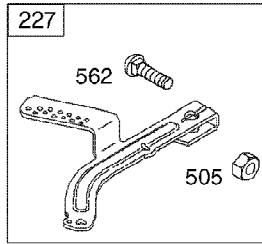

31AH6WFG790 (2008)
Engine Assembly 4

Page 23 of 34

Ref #	Part Number	Qty	S/P/F	Description
1	BS-794188	1	/P	Cylinder Assembly
2	BS-399269	1	/P	Kit-Bushing/Seal (Magneto Side)
3	BS-299819	1		Seal-Oil (Magneto Side) Incl. in Ref No. 358
5	BS-791720	1		Head-Cylinder
7	BS-791716	1		Gasket-Cylinder Head Incl. in Ref No. 358 & 1095
11	BS-695745	1		Tube-Breather
12	BS-699485	1		Gasket-Crankcase Incl. in Ref No. 358
13	BS-699482	1		Screw (Cylinder Head)
15	BS-691686	1	/P	Plug-Oil Drain
16	BS-795116	1		Crankshaft
18	BS-699696	1		Cover-Crankcase
20	BS-692550	1		Seal-Oil (PTO Side) Incl. in Ref No. 358
21	BS-281658S	1	/P	Cap-Oil Fill
22	BS-699478	1		Screw (Crankcase Cover/Sump)
23	BS-699516	1		Flywheel
24	BS-222698S	1	/P	Key-Flywheel
25	BS-791786	1		Piston Assembly (Standard)
25	BS-791791	1		Piston Assembly (.020" Oversize)
26	BS-791787	1		Ring Set (Standard)
26	BS-791792	1		Ring Set (.020" Oversize)
27	BS-690975	1		Lock-Piston Pin
28	BS-690229	1		Pin-Piston
29	BS-791783	1		Rod-Connecting
32	BS-791784	1		Screw (Connecting Rod)
33	BS-499642	1		Valve-Exhaust
34	BS-499641	1	S	Valve-Intake
35	BS-691304	1		Spring-Valve (Intake)
36	BS-691304	1		Spring-Valve (Exhaust)
40	BS-692194	1		Retainer-Valve
45	BS-690977	1	/P	Tappet-Valve
46	BS-693404	1		Camshaft
48	N/A	1		Short Block
51	BS-791718	1		Gasket-Intake Incl. in Ref No. 358, 121 & 1095
55	BS-696710	1		Housing-Rewind Starter
58	BS-693389	1		Rope-Starter
60	BS-699334	1		Grip-Starter Rope
65	BS-690937	1		Screw (Rewind Starter) (SAE)
65A	BS-699228	1		Screw (Rewind Starter) (Metric)
95	BS-691636	1	/P	Screw (Throttle Valve)
97	BS-690024	1		Shaft-Throttle
98	BS-398185	1		Kit-Idle Speed Incl. in Ref No. 121
104	BS-691242	1	/P	Pin-Float Hinge Incl. in Ref No. 121
108	BS-695807	1		Valve-Choke
109	BS-791954	1		Shaft-Choke
117	BS-691428	1		Jet-Main (Standard)
118	BS-690048	1		Jet-Main (High Altitude)
121	BS-792006	1		Kit-Carburetor Overhaul Incl. Ref No. 51, 98, 104, 127, 137 & 633
122	BS-791717	1		Spacer-Carburetor