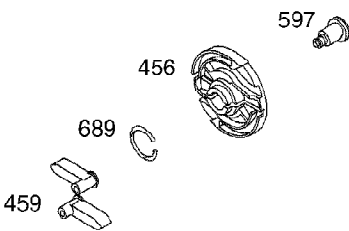

31AH6WFG790 (2008)
Engine Assembly 4

Page 23 of 34

Ref #	Part Number	Qty	S/P/F	Description
1	BS-794188	1	/P	Cylinder Assembly
2	BS-399269	1	/P	Kit-Bushing/Seal (Magneto Side)
3	BS-299819	1		Seal-Oil (Magneto Side) Incl. in Ref No. 358
5	BS-791720	1		Head-Cylinder
7	BS-791716	1		Gasket-Cylinder Head Incl. in Ref No. 358 & 1095
11	BS-695745	1		Tube-Breather
12	BS-699485	1		Gasket-Crankcase Incl. in Ref No. 358
13	BS-699482	1		Screw (Cylinder Head)
15	BS-691686	1	/P	Plug-Oil Drain
16	BS-795116	1		Crankshaft
18	BS-699696	1		Cover-Crankcase
20	BS-692550	1		Seal-Oil (PTO Side) Incl. in Ref No. 358
21	BS-281658S	1	/P	Cap-Oil Fill
22	BS-699478	1		Screw (Crankcase Cover/Sump)
23	BS-699516	1		Flywheel
24	BS-222698S	1	/P	Key-Flywheel
25	BS-791786	1		Piston Assembly (Standard)
25	BS-791791	1		Piston Assembly (.020" Oversize)
26	BS-791787	1		Ring Set (Standard)
26	BS-791792	1		Ring Set (.020" Oversize)
27	BS-690975	1		Lock-Piston Pin
28	BS-690229	1		Pin-Piston
29	BS-791783	1		Rod-Connecting
32	BS-791784	1		Screw (Connecting Rod)
33	BS-499642	1		Valve-Exhaust
34	BS-499641	1	S	Valve-Intake
35	BS-691304	1		Spring-Valve (Intake)
36	BS-691304	1		Spring-Valve (Exhaust)
40	BS-692194	1		Retainer-Valve
45	BS-690977	1	/P	Tappet-Valve
46	BS-693404	1		Camshaft
48	N/A	1		Short Block
51	BS-791718	1		Gasket-Intake Incl. in Ref No. 358, 121 & 1095
55	BS-696710	1		Housing-Rewind Starter
58	BS-693389	1		Rope-Starter
60	BS-699334	1		Grip-Starter Rope
65	BS-690937	1		Screw (Rewind Starter) (SAE)
65A	BS-699228	1		Screw (Rewind Starter) (Metric)
95	BS-691636	1	/P	Screw (Throttle Valve)
97	BS-690024	1		Shaft-Throttle
98	BS-398185	1		Kit-Idle Speed Incl. in Ref No. 121
104	BS-691242	1	/P	Pin-Float Hinge Incl. in Ref No. 121
108	BS-695807	1		Valve-Choke
109	BS-791954	1		Shaft-Choke
117	BS-691428	1		Jet-Main (Standard)
118	BS-690048	1		Jet-Main (High Altitude)
121	BS-792006	1		Kit-Carburetor Overhaul Incl. Ref No. 51, 98, 104, 127, 137 & 633
122	BS-791717	1		Spacer-Carburetor