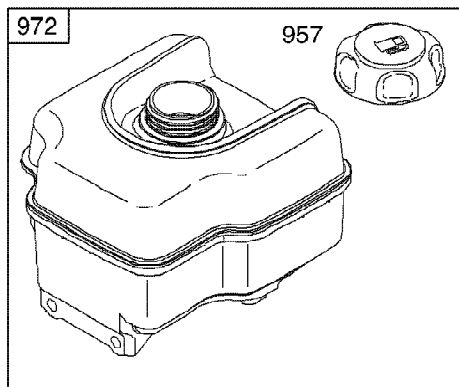

31AH6WFG790 (2008)
Engine Assembly 1

Page 11 of 34

Ref #	Part Number	Qty	S/P/F	Description
1009	BS-790537	1	/P	Screw (Starter Motor) Incl. in Ref No. 358 & 1095
1022	BS-691890	1	/P	Gasket-Rocker Cover
1023	BS-499924	1		Cover-Rocker
1026	BS-790287	1		Rod-Push
1029	BS-691230	1	/P	Arm-Rocker
1034	BS-691343	1	/P	Guide-Push Rod
1036	N/A	1		Label-Emissions (Available from Briggs & Stratton)
1054	BS-280275	1		Tie-Cable
1070	BS-699201	1		Screw (Flywheel Fan)
1095	BS-791798	1		Gasket Set-Valve Incl. Ref No. 7, 51, & 1009
1119	BS-699772	1		Screw (Alternator)
1196	BS-696692	1		Screw (Snow Hood)
1196A	BS-699854	1		Screw (Snow Hood)
1210	BS-498144	1	/P	Pulley/Spring Assembly (Pulley)
1210A	BS-498144	1	/P	Pulley/Spring Assembly (Spring)
1230	BS-699847	1		Stud (Control Bracket)
1251	BS-790555	1		Shield-Snow
1251A	BS-790556	1		Shield-Snow
1252	BS-699234	1		Screw (Snow Shield) (M5)
1252A	BS-699632	1		Screw (Snow Shield) (M6)
1329	BS-15D11140017	1		Replacement Engine
1347	BS-699200	1		Screw (Starter Shield)
1427	BS-695757	1		Cap-Pipe